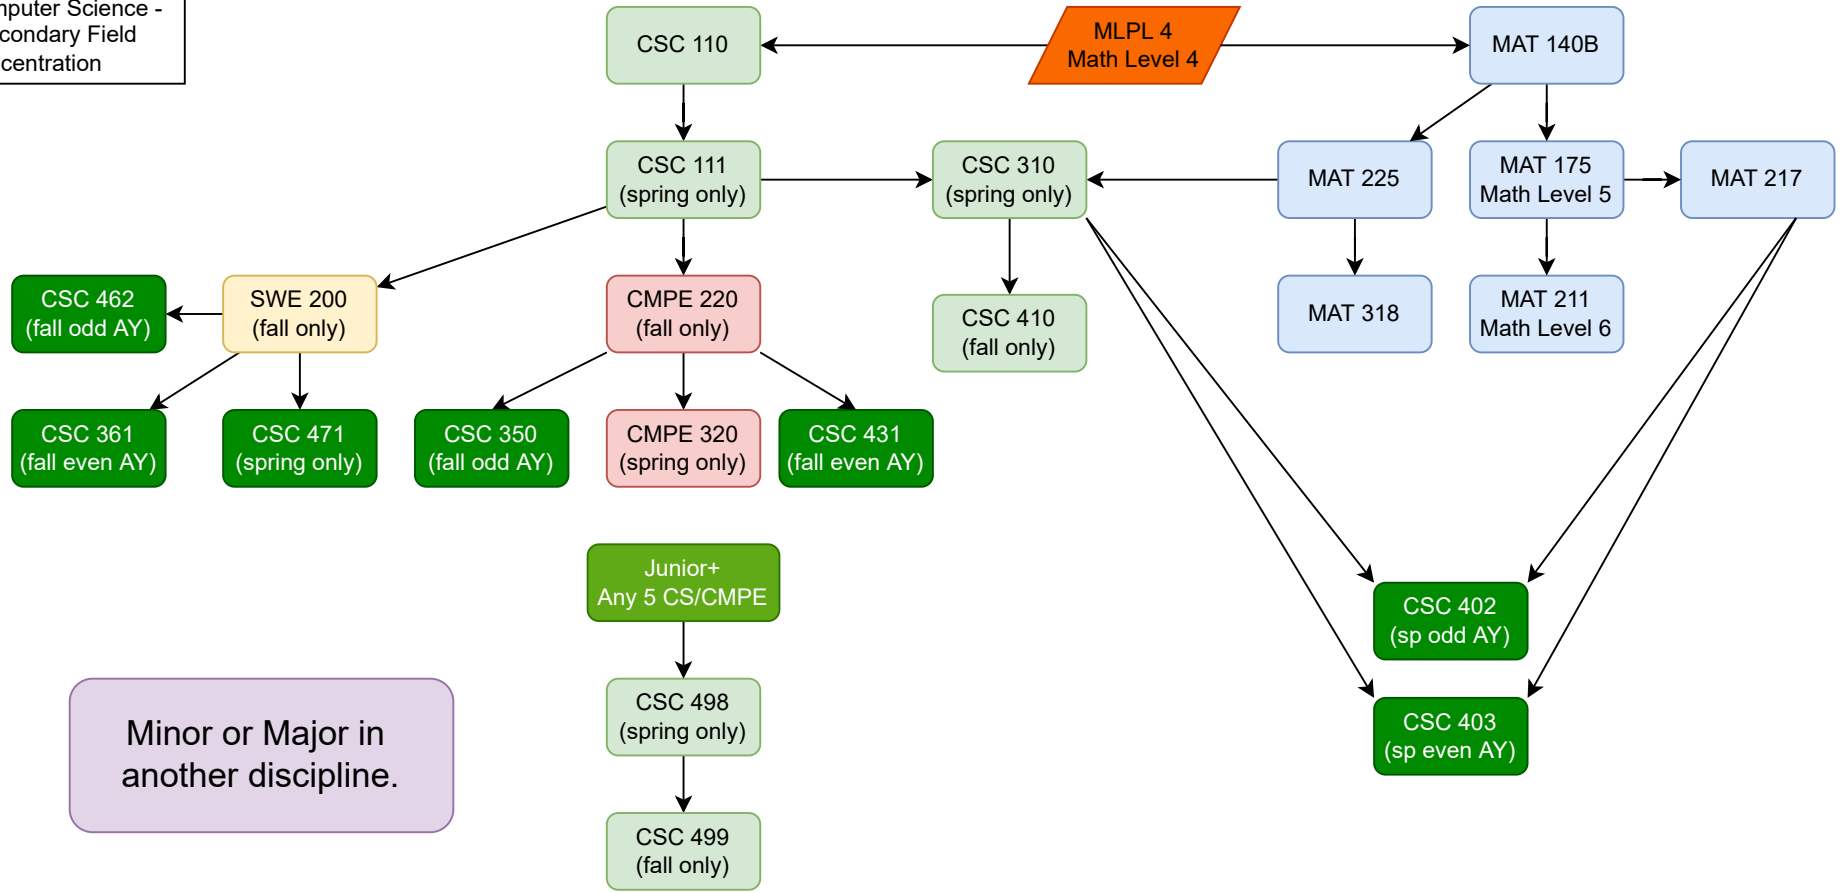

BS in Computer Science -
with Secondary Field
Concentration

- Required SWE
- CS Elective
- Required CMPE
- Required CS
- Interdiscipline Option
- Required Math

For possible SWE or CMPE electives see that program.