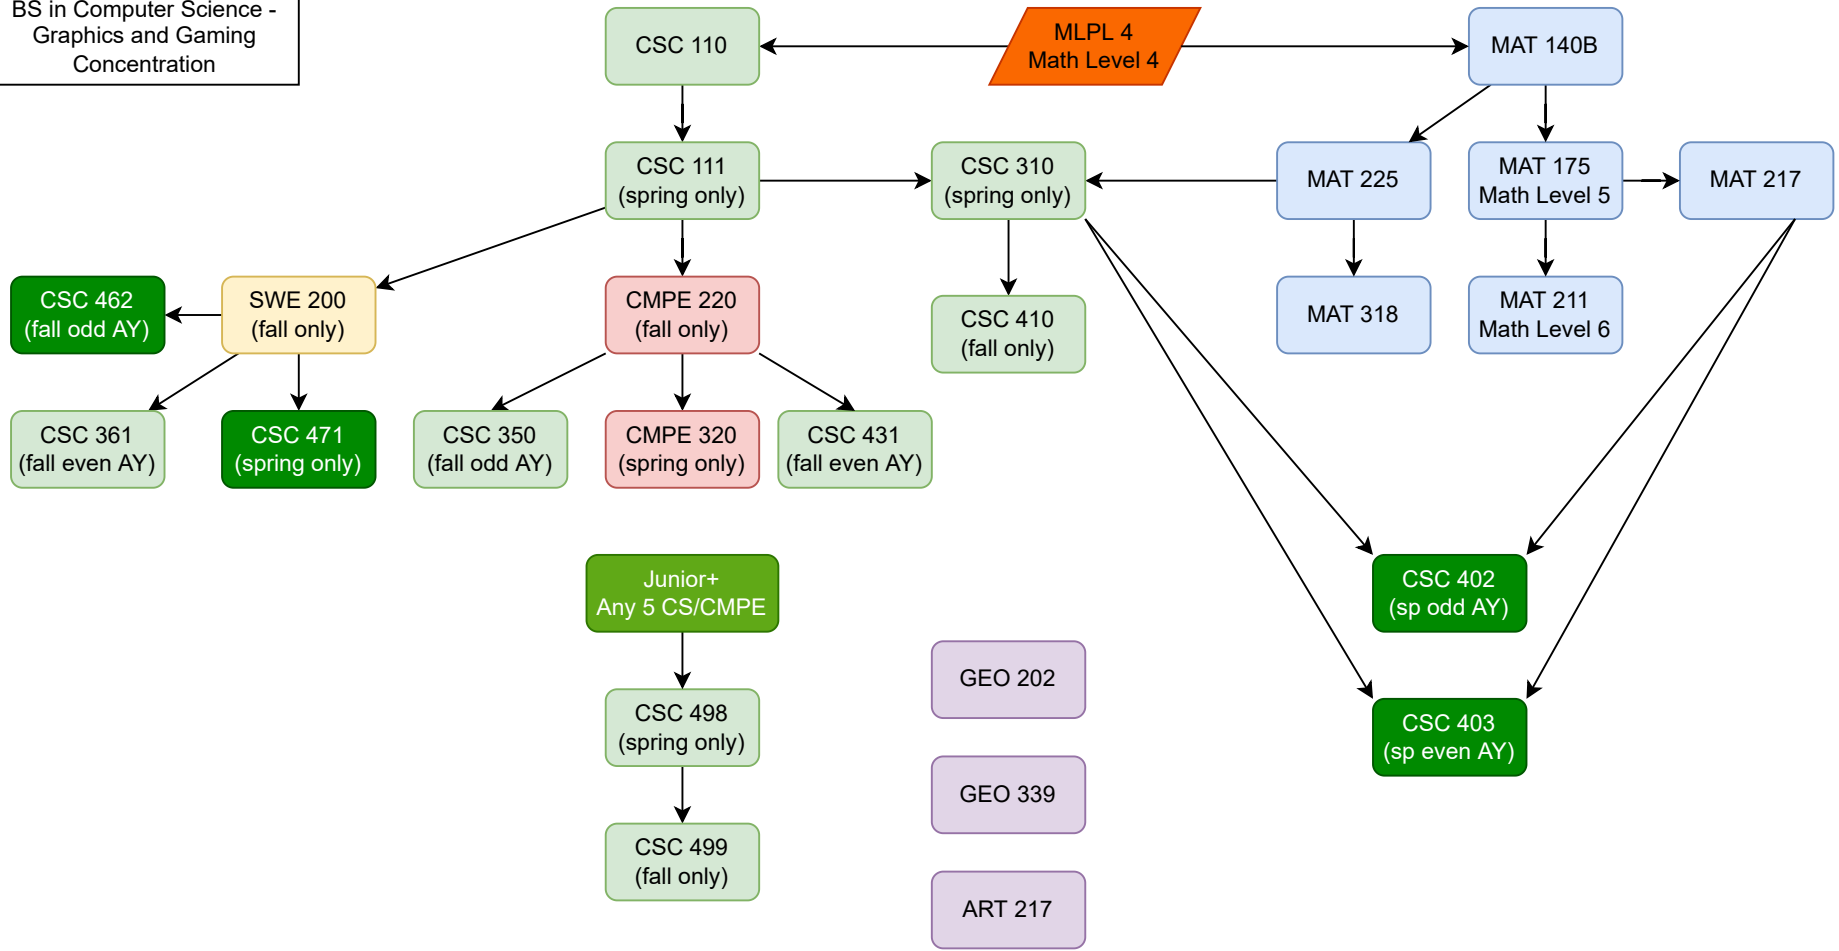

BS in Computer Science -
Graphics and Gaming
Concentration

- Required SWE
- CS Elective
- Required CMPE
- Required CS
- Interdiscipline Option
- Required Math

For possible SWE or CMPE electives see that program.