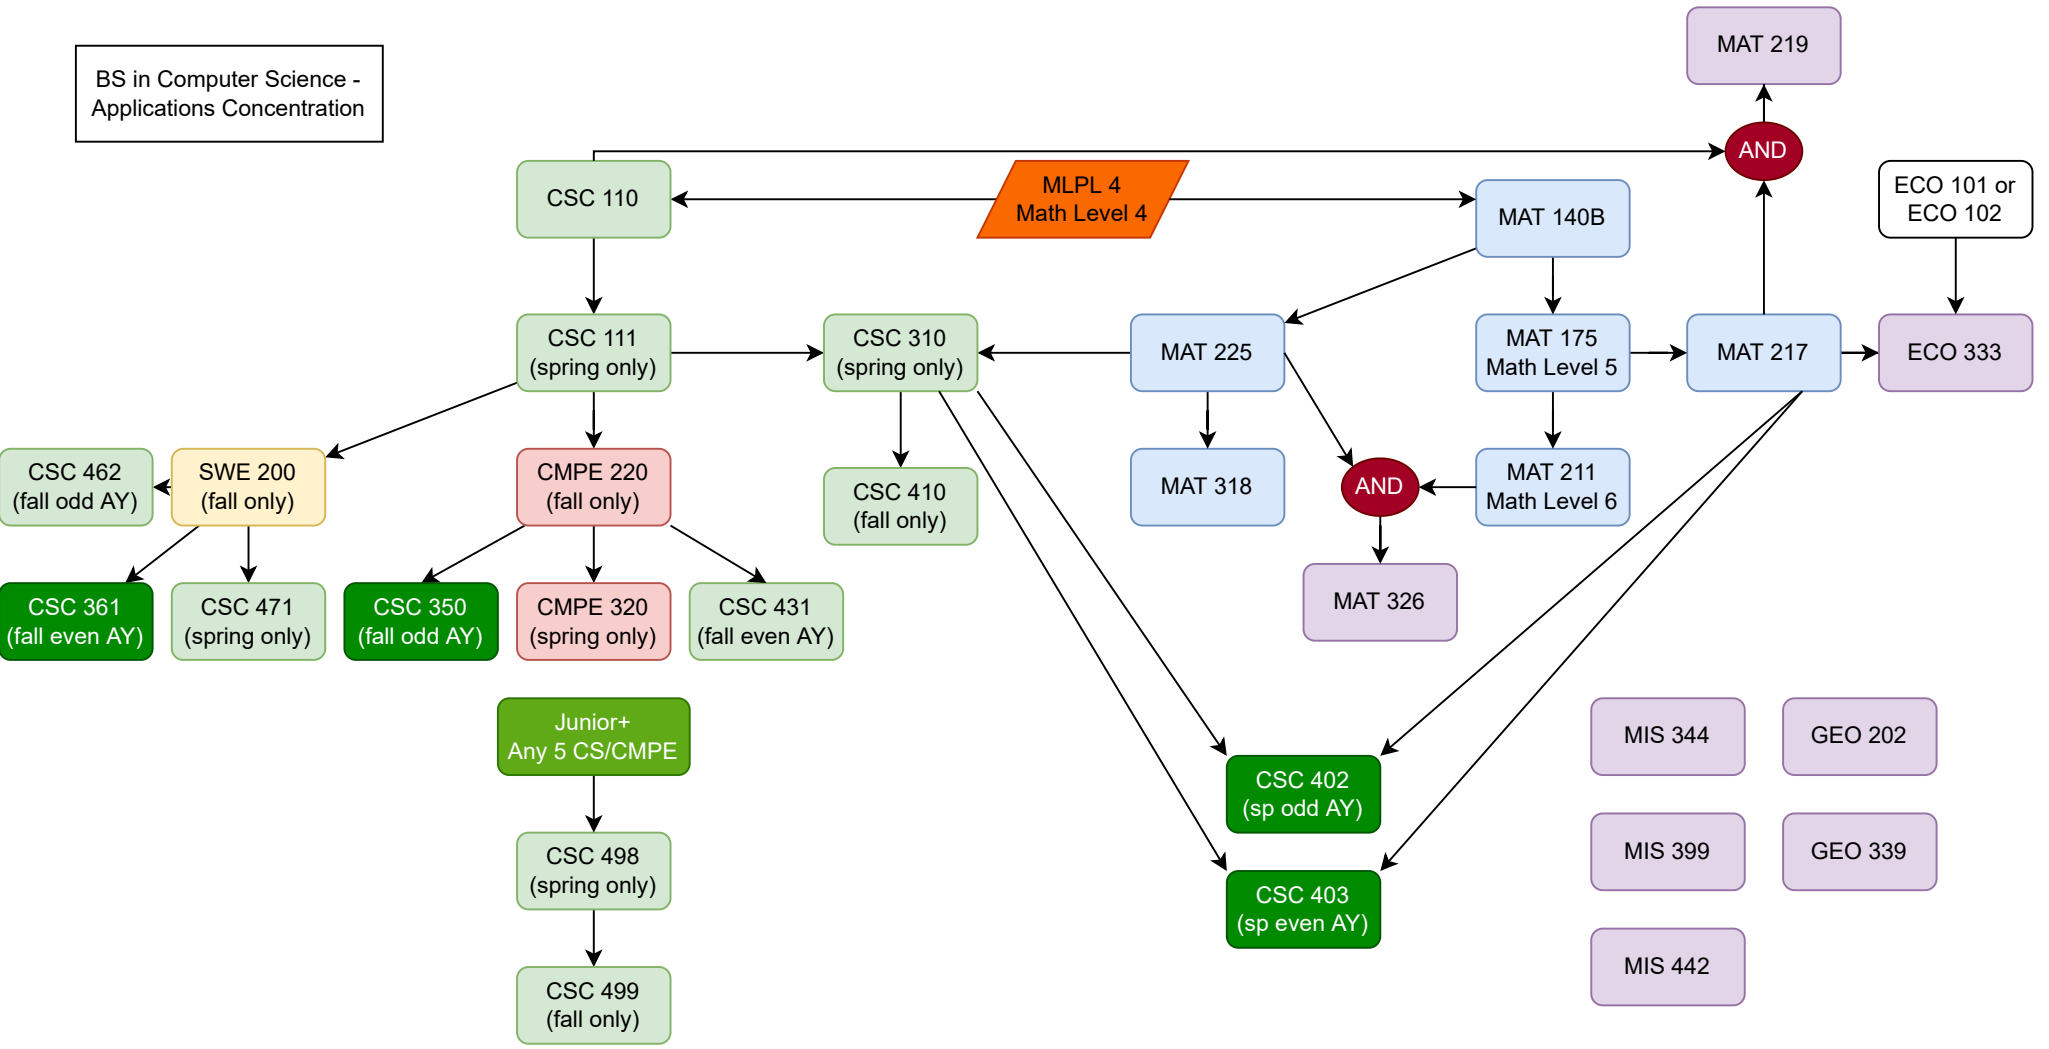

BS in Computer Science -  
Applications Concentration

Required SWE

CS Elective

Required CMPE

Required CS

Interdiscipline Option

Required Math

For possible SWE or CMPE electives see that program.

Need to take both

MIL 231

MIL 232