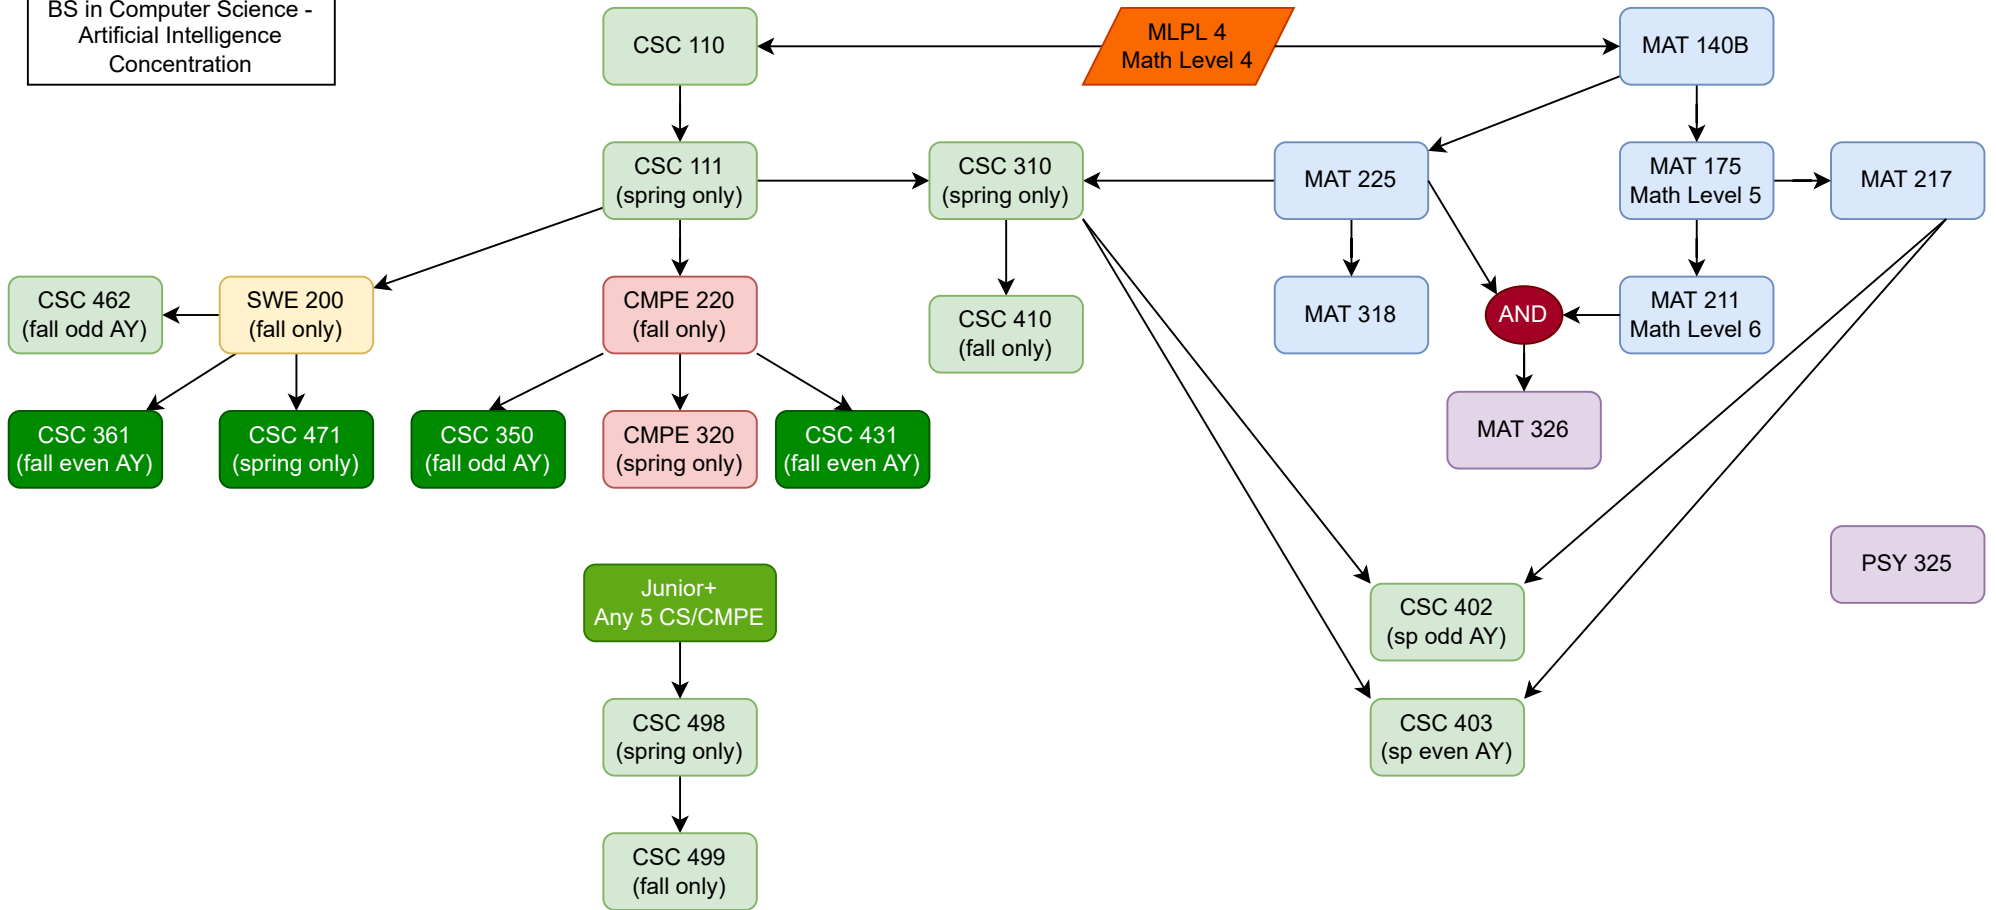

BS in Computer Science -  
Artificial Intelligence  
Concentration

- Required SWE
- CS Elective
- Required CMPE
- Required CS
- Interdiscipline Option
- Required Math

For possible SWE or CMPE electives see that program.